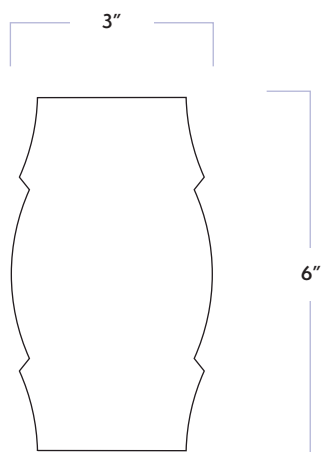

# WALKER ZANGER™

MATERIAL	Ceramic
FINISH	Gloss
THICKNESS	3/8"
SHEET SIZE	3" x 6"
COVERAGE SQFT/PIECE	0.125 SqFt
MOUNTING	Loose